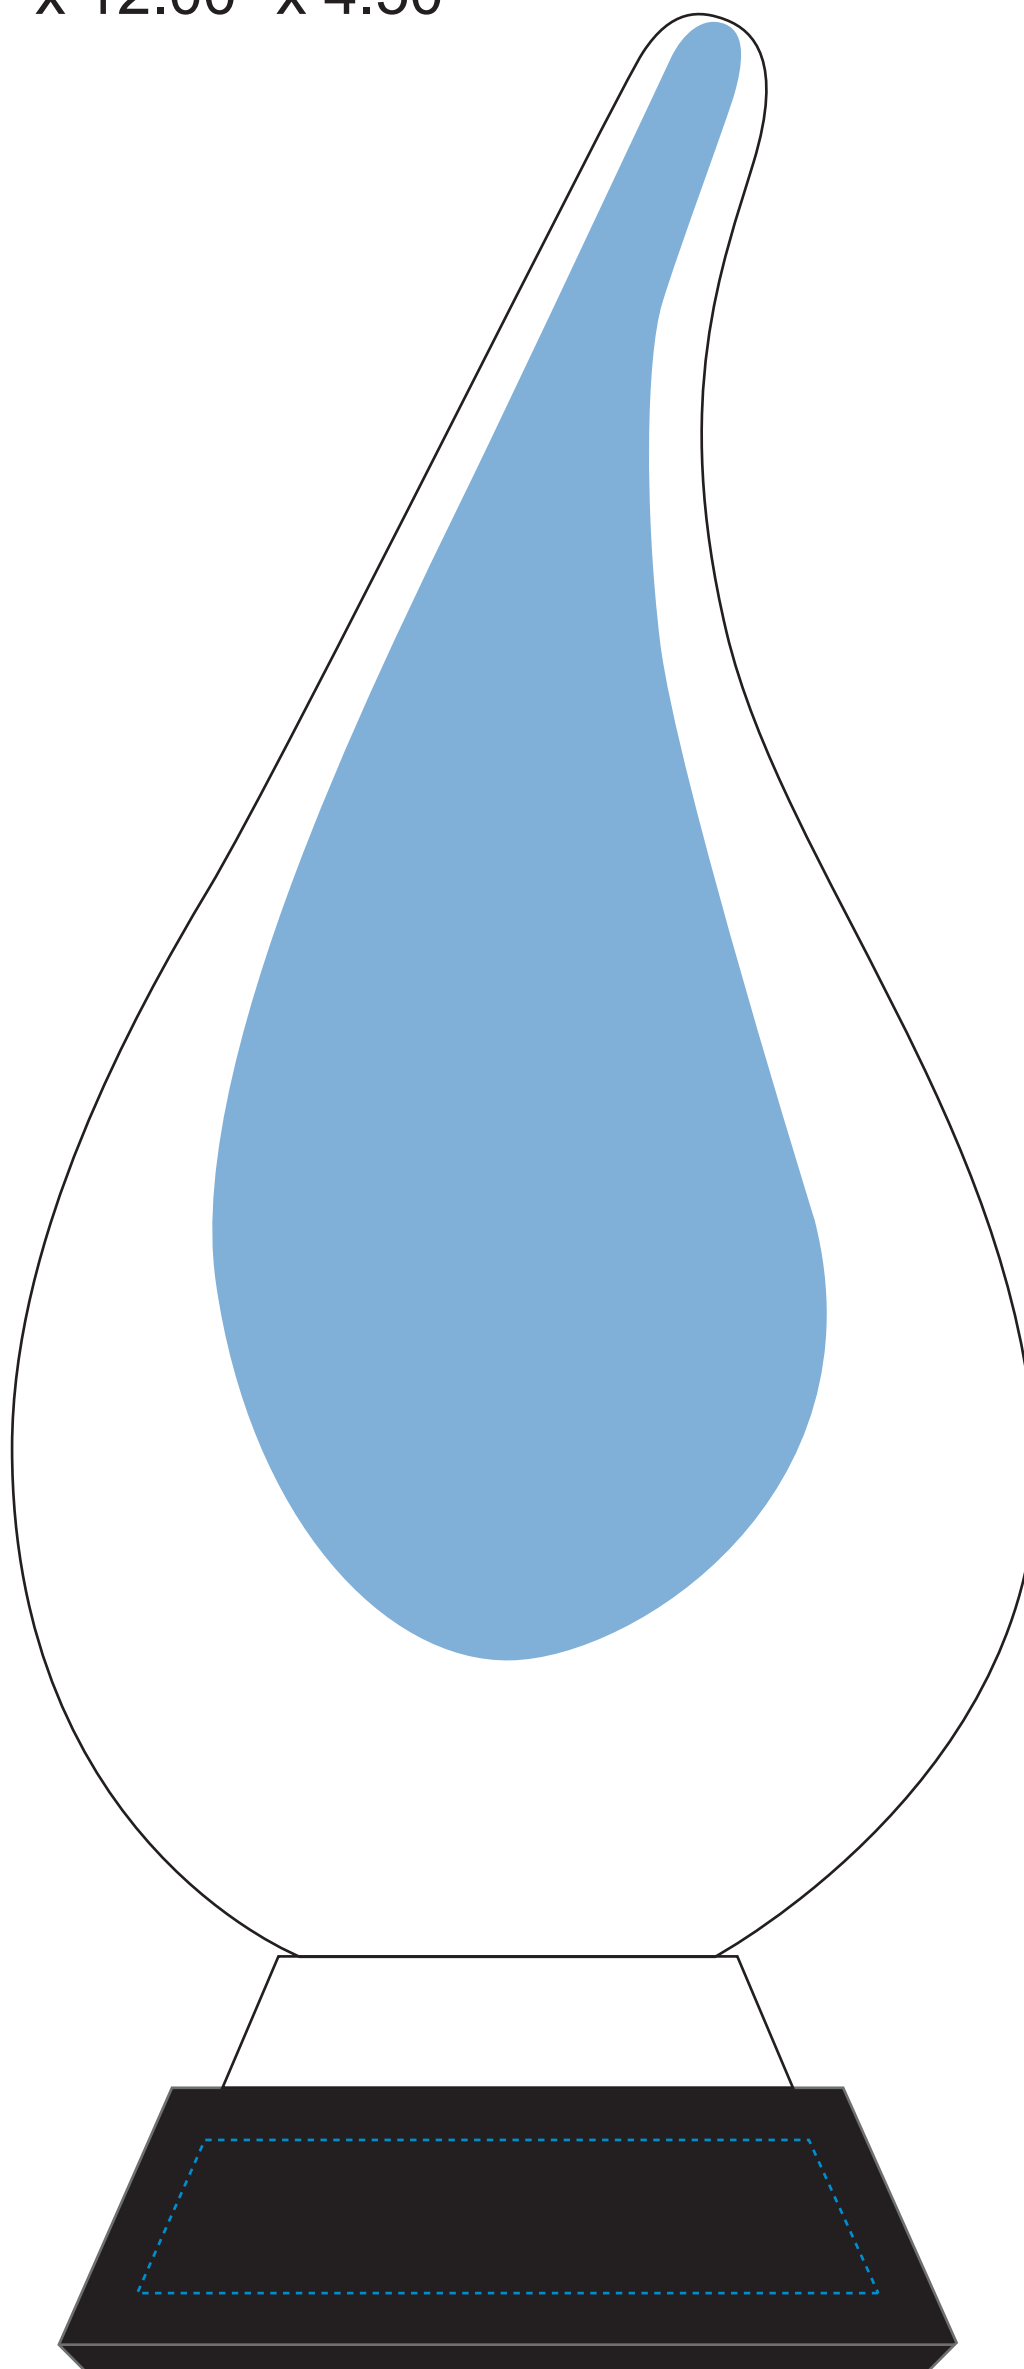

Product Name: BLUE PROSPERITY ARTGLASS AWARD

Scale 100%

Product Model: CD-7266

Product Size: 4.50" x 12.00" x 4.50"

7266 PROSPERITY AWARD - 12.3"

Standard Etch: Front  
Blue line represents the max image area.

#### Artwork Information:

All artwork must be in vector format (AI, EPS, PDF is recommended) (send AI in version CS5 or lower)  
For sand etching, if fonts are under 12 pt font and lines less than 1 pt thickness  
we cannot guarantee clean etching so please contact us if smaller font or line thickness is needed.  
Any Logos and Text must be black & white line art only, no colors or grays can be etched.

Please see more art guidelines under Artwork Details tab for each product.