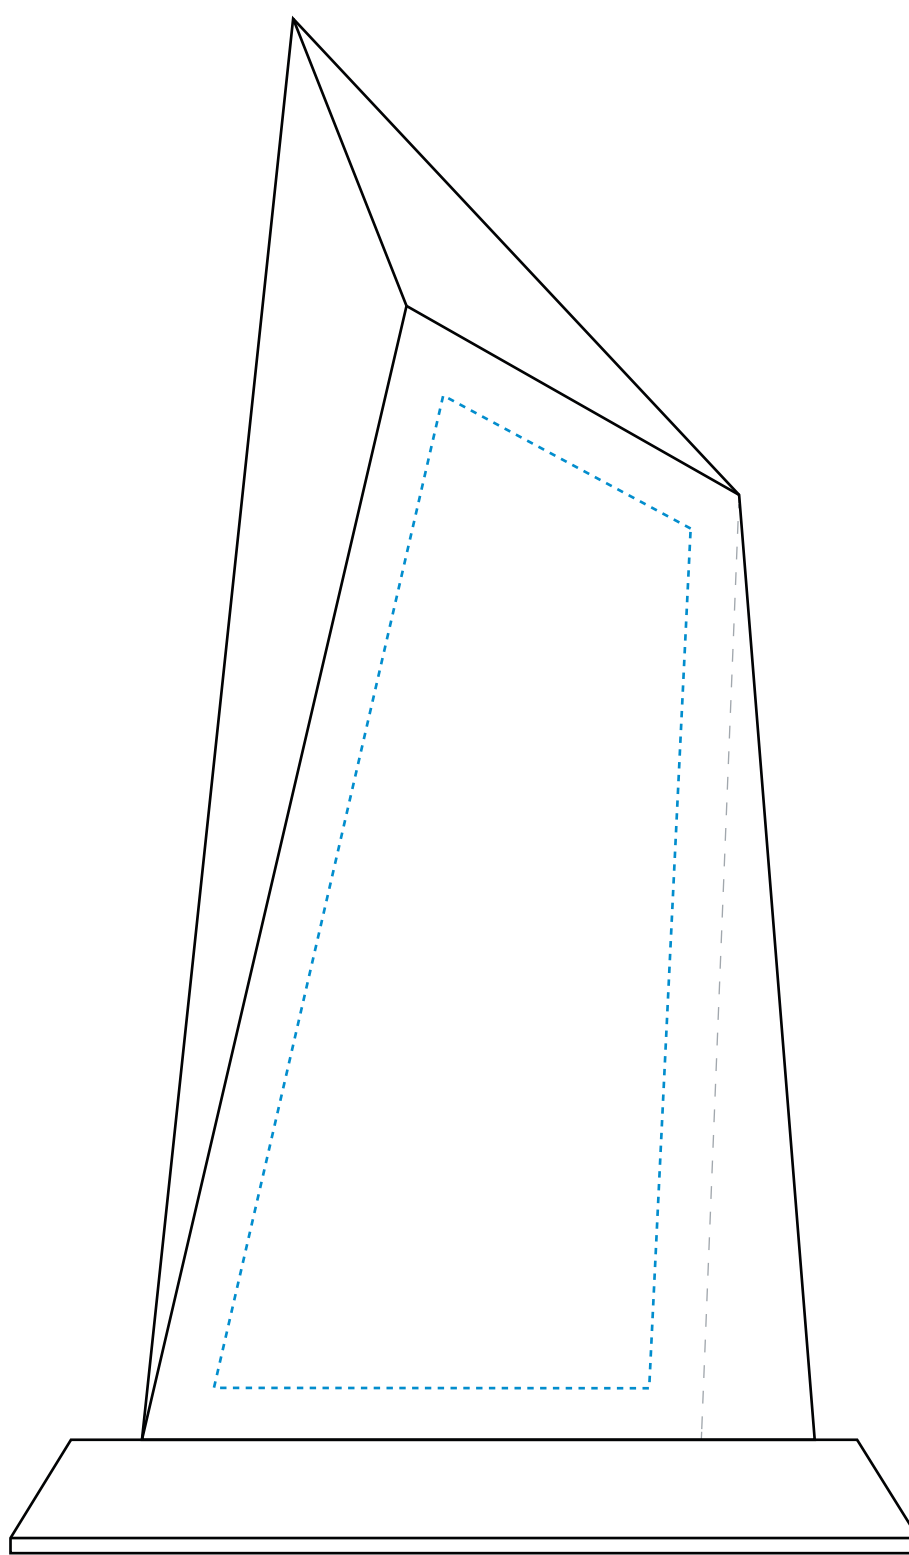

Product Name: SLANTED PEAK CRYSTAL AWARD

Scale 100%

Product Model: CD-4418

Product Size: 4.75" x 8.00" x 2.50"

Standard Etch: Reverse

4418 CATHEDRAL PEAK - 8"

Blue line represents the max image area.

Artwork Information:

Please see more art guidelines under Artwork Details tab for each product.

Product Name: SLANTED PEAK CRYSTAL AWARD

Scale 100%

Product Model: CD-4419

Product Size: 6.00" x 10.00" x 3.00"

Standard Etch: Reverse

4419 CATHEDRAL PEAK - 10"

Blue line represents the max image area.

Artwork Information:

All artwork must be in vector format (AI, EPS, PDF is recommended) (send AI in version CS5 or lower)
For sand etching, if fonts are under 12 pt font and lines less than 1 pt thickness
we cannot guarantee clean etching so please contact us if smaller font or line thickness is needed.
Any Logos and Text must be black & white line art only, no colors or grays can be etched.

Please see more art guidelines under Artwork Details tab for each product.

Product Name: SLANTED PEAK CRYSTAL AWARD

Scale 100%

Product Model: CD-4421

Product Size: 8.25" x 14.00" x 3.50"

Standard Etch: Reverse